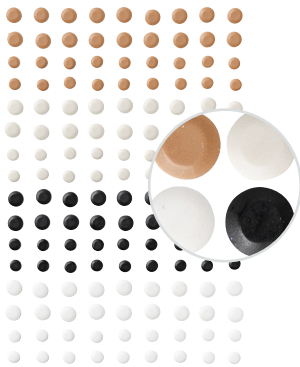

MINI CORRUGATED 3D EMBOSSING FOLDER
165559 | $15.00
Folder size: 6" x 6-1/4" (15.2 x 15.9 cm).