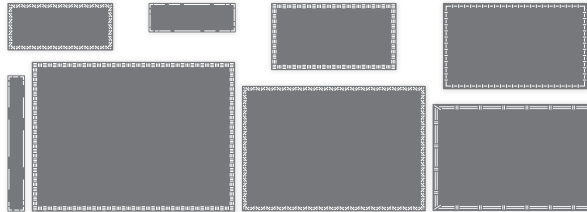

2 Get fun texture with an embossing folder.

3 Add another layer with a coordinating ribbon.

4 Create die cut labels and stamp your favourite colourful image or sentiment.

BOTANICAL TEXTURES 12" X 12" (30.5 X 30.5 CM) DESIGNER SERIES PAPER
165545 | \$17.00 | 12 sheets. Use colouring tools and techniques to add your own style to the paper!

WOVEN TEXTURES 12" X 12" (30.5 X 30.5 CM) DESIGNER SERIES PAPER
165560 | \$17.00 | 12 sheets.

PERFECT COORDINATION!

Get crafting products designed to match by ordering a suite or a bundle!

BOTANICAL TEXTURES SUITE COLLECTION
165563 | \$138.50 • **EN** **FR**

Suite collection includes one of each item listed below:

- Bundle (Stamp Set + Dies)
- Two Designer Series Papers
- Embossing Folder
- Embellishments
- Ribbon

OR

Purchase your favourite products individually!